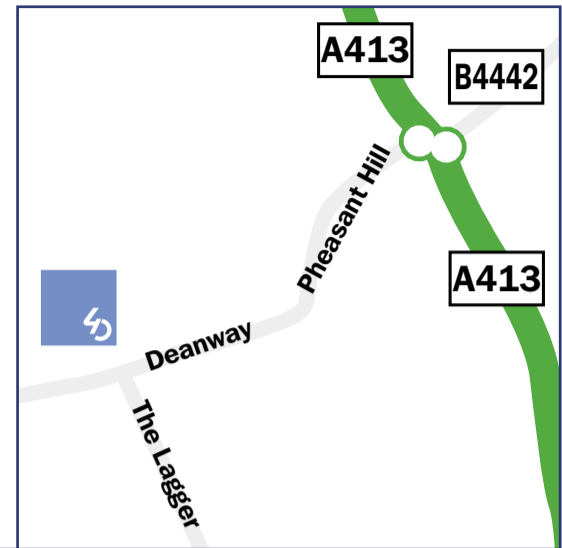

DIRECTIONS TO 4D DESIGN

BY ROAD

FROM THE SOUTH

From M25: J16, follow M40 South to J1
 From London: A40/M40 head West to J1
 Take the A40, signposted Gerrards Cross / Beaconsfield
 Over first set of traffic lights to top of the hill
 Take the right hand filter onto A413 Amersham / The Chalfonts
 Follow for approx 5 miles
 At the 3rd roundabout (double roundabout) turn left onto Pheasant Hill leading to Deanway
 Continue through Chalfont St. Giles village for approx. ¼ miles
 4D Design is situated on right side, 64 Deanway
 Parking can be found opposite the office on 'The Lagger', approx. 10m on right hand side

FROM THE NORTH (VIA M1)

M1 South to J6A (M25) anticlockwise (Heathrow) to J18 Rickmansworth / Chorleywood
 Turn right at top of slip road onto A404 for approx 4 miles (Little Chalfont)
 First roundabout, turn left, B4442 (Chalfont St Giles, Nightingales Lane)
 At end of road (approx 3 miles) straight over double roundabout to Pheasant Hill leading onto Deanway
 Continue through Chalfont St. Giles village for approx. ¼ miles
 4D Design is situated on right side, 64 Deanway
 Parking can be found opposite the offices on 'The Lagger', approx. 10m on right hand side

FROM THE NORTH (VIA M40)

M40 South to J2, take 1st left
 Then right at 1st roundabout (A40 towards Gerrards Cross)
 Approx ½ mile turn 1st left (Potkiln Lane)
 Follow for 3 miles to end of road
 Turn right and go straight over mini roundabout onto Deanway and down the hill for approx 1/2 mile
 4D Design is situated on left side, 64 Deanway
 Parking can be found opposite the offices on 'The Lagger', approx. 10m on right hand side

BY TUBE OR RAIL

NEAREST STATIONS

Chalfont & Latimer / Amersham on the Metropolitan Line and Chiltern Railways
 Gerrards Cross on Chiltern Railways
 From any of these stations, you will need to take a taxi journey to the 4D offices