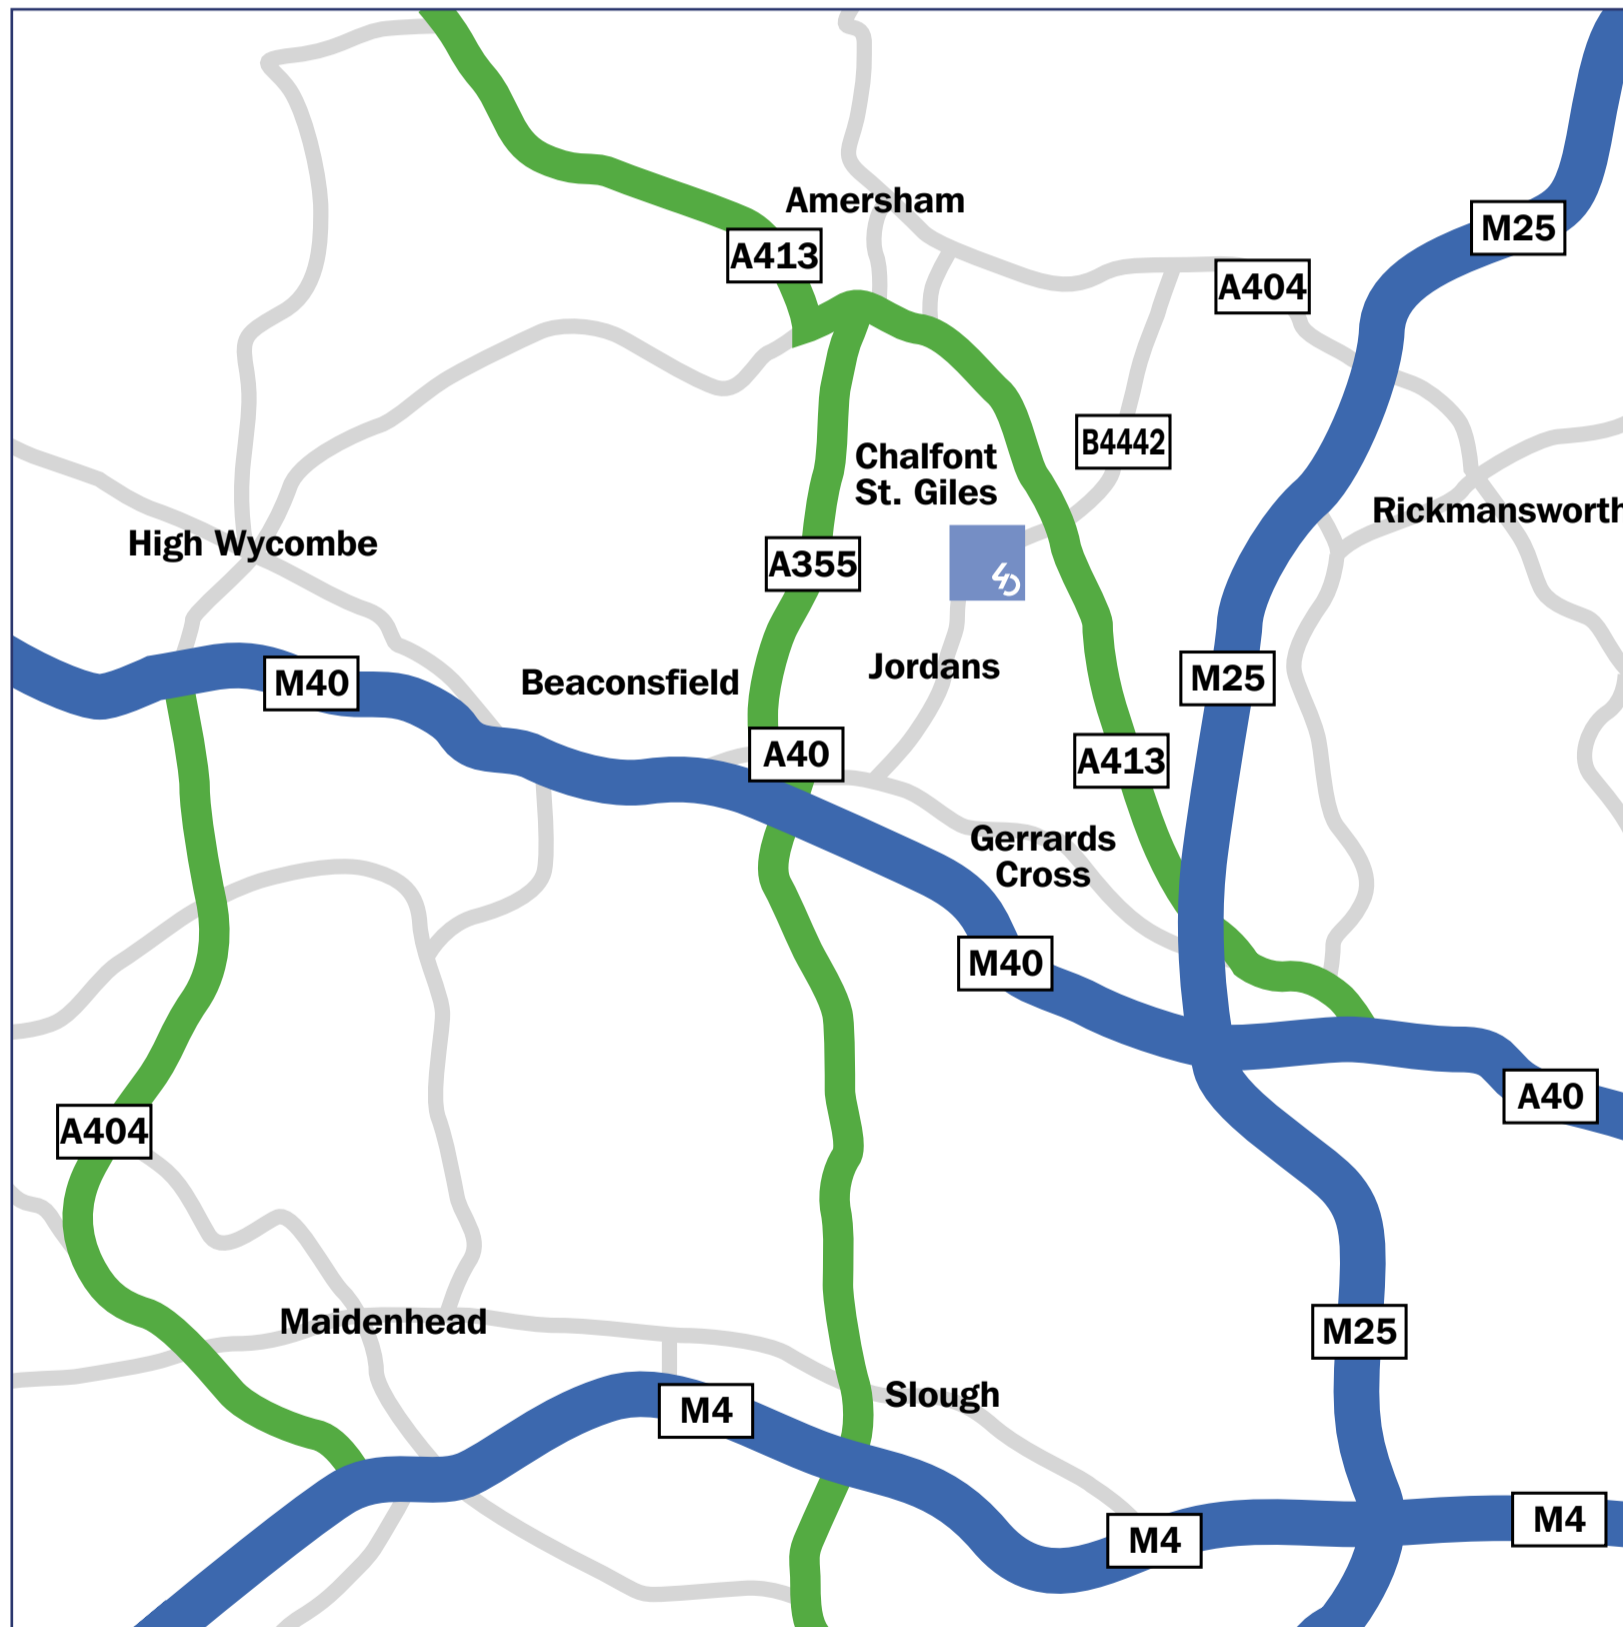

DIRECTIONS TO 4D DESIGN

BY ROAD

FROM THE SOUTH

From M25: J16, follow M40 South to J1
 From London: A40/M40 head West to J1
 Take the A40, signposted Gerrards Cross / Beaconsfield
 Over first set of traffic lights to top of the hill
 Take the right hand filter onto A413 Amersham / The Chalfonts
 Follow for approx 5 miles
 At the 3rd roundabout (double roundabout) turn left onto Pheasant Hill leading to Deanway
 Continue through Chalfont St. Giles village for approx. ¼ miles
 4D Design is situated on right side, 64 Deanway
 Parking can be found opposite the office on 'The Lagger', approx. 10m on right hand side

FROM THE NORTH (VIA M1)

M1 South to J6A (M25) anticlockwise (Heathrow) to J18 Rickmansworth / Chorleywood
 Turn right at top of slip road onto A404 for approx 4 miles (Little Chalfont)
 First roundabout, turn left, B4442 (Chalfont St Giles, Nightingales Lane)
 At end of road (approx 3 miles) straight over double roundabout to Pheasant Hill leading onto Deanway
 Continue through Chalfont St. Giles village for approx. ¼ miles
 4D Design is situated on right side, 64 Deanway
 Parking can be found opposite the offices on 'The Lagger', approx. 10m on right hand side

FROM THE NORTH (VIA M40)

M40 South to J2, take 1st left
 Then right at 1st roundabout (A40 towards Gerrards Cross)
 Approx ½ mile turn 1st left (Potkiln Lane)
 Follow for 3 miles to end of road
 Turn right and go straight over mini roundabout onto Deanway and down the hill for approx 1/2 mile
 4D Design is situated on left side, 64 Deanway
 Parking can be found opposite the offices on 'The Lagger', approx. 10m on right hand side

BY TUBE OR RAIL

NEAREST STATIONS

Chalfont & Latimer / Amersham on the Metropolitan Line and Chiltern Railways
 Gerrards Cross on Chiltern Railways
 From any of these stations, you will need to take a taxi journey to the 4D offices